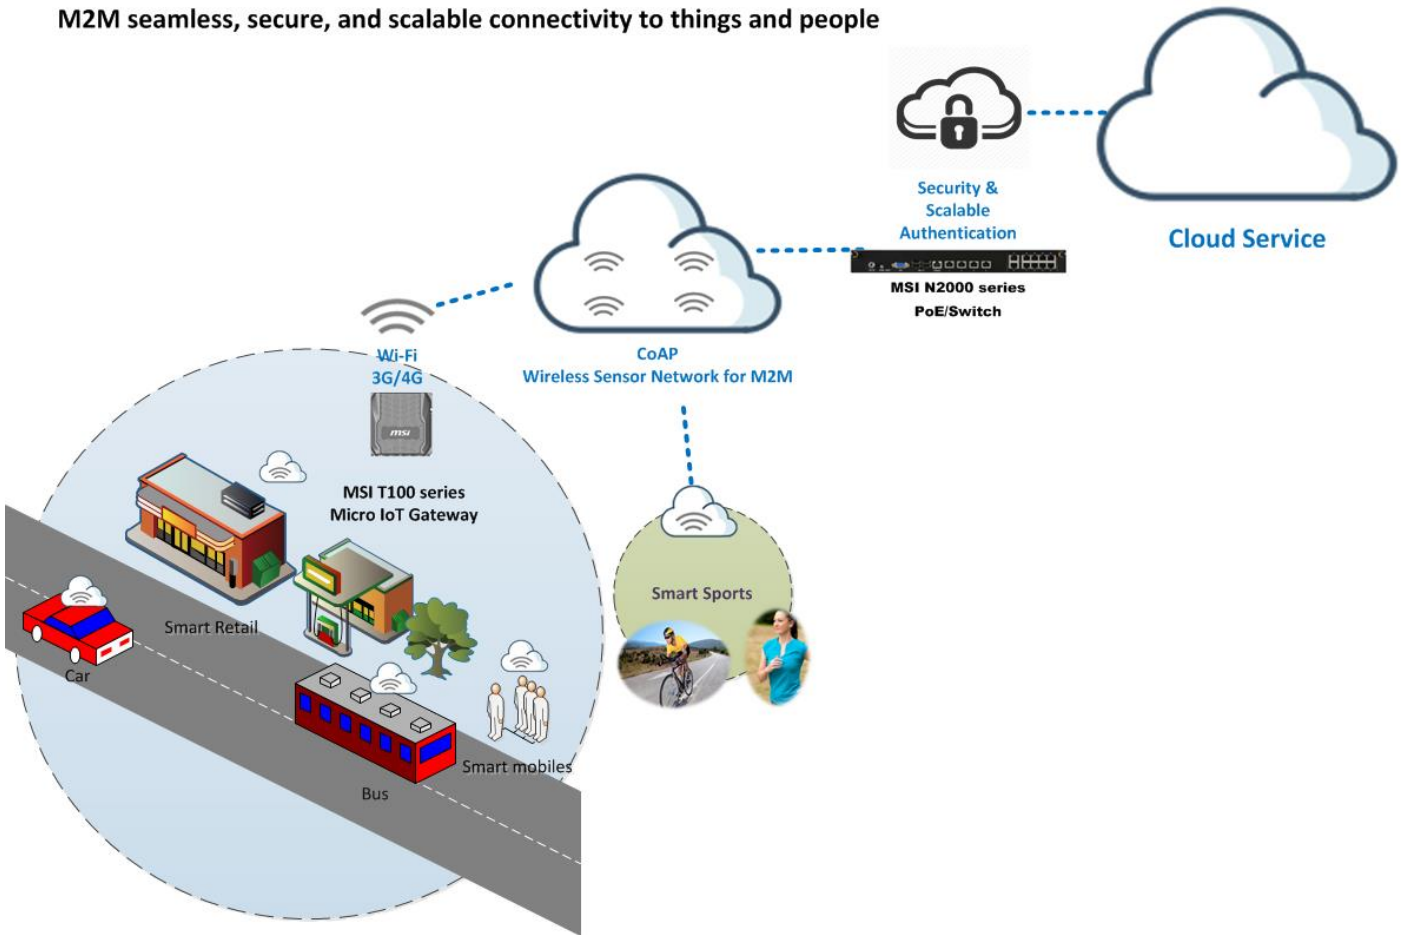

M2M seamless, secure, and scalable connectivity to things and people