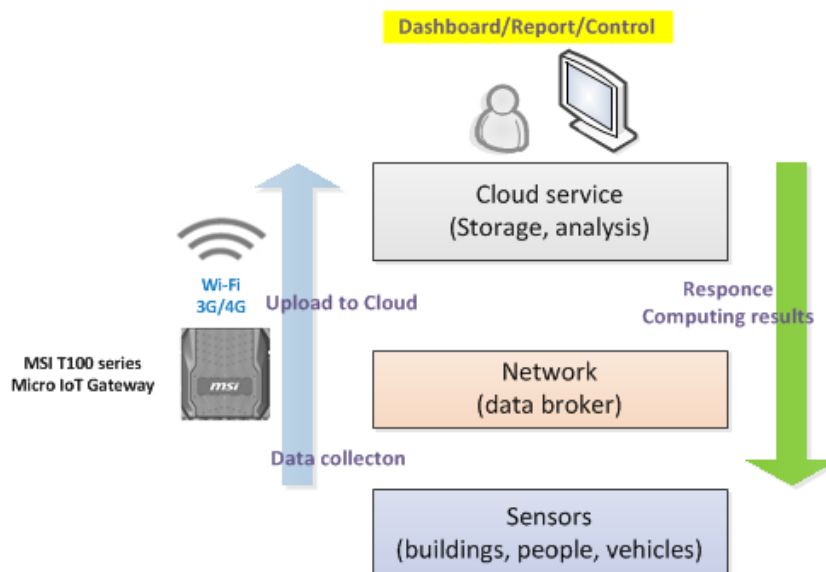

### M2M Integration – IoT technology

Today, more and more people have experience the benefits of internet and smart devices in recent years. This digital revolution is going to a new era by IoT technology. For instance, the smart city is a digitized city that use technologies to provide more efficient urban services, improving the quality of life for citizens. Smart cities aim to bring out services as street lightning, transportation, tourism, video surveillance, parking, etc. In the evolution of smart cities early stage, a well infrastructure of network for IoT incorporation is a key factor to connect every vertical services. MSI is giving an intelligent IoT gateway to make M2M relative programs to be easier.

### MSI micro IoT gateway solution

In the smart cities exists numbers of sensors everywhere, a IoT gateway is to collect all information from local sensors and upload to cloud center to manage and response. (figure 1.)

With the amounts of sensors, to deploy IoT gateway is necessary infrastructure as a data broker. Here’s some critical functions to archive.

#### 1. Mobility and compact

MSI T100 is designed in a very small box and able to wall-mount at everywhere. Base this compact design, T100 can be located in every places and save space.

Figure 1. MSI micro IoT gateway architecture